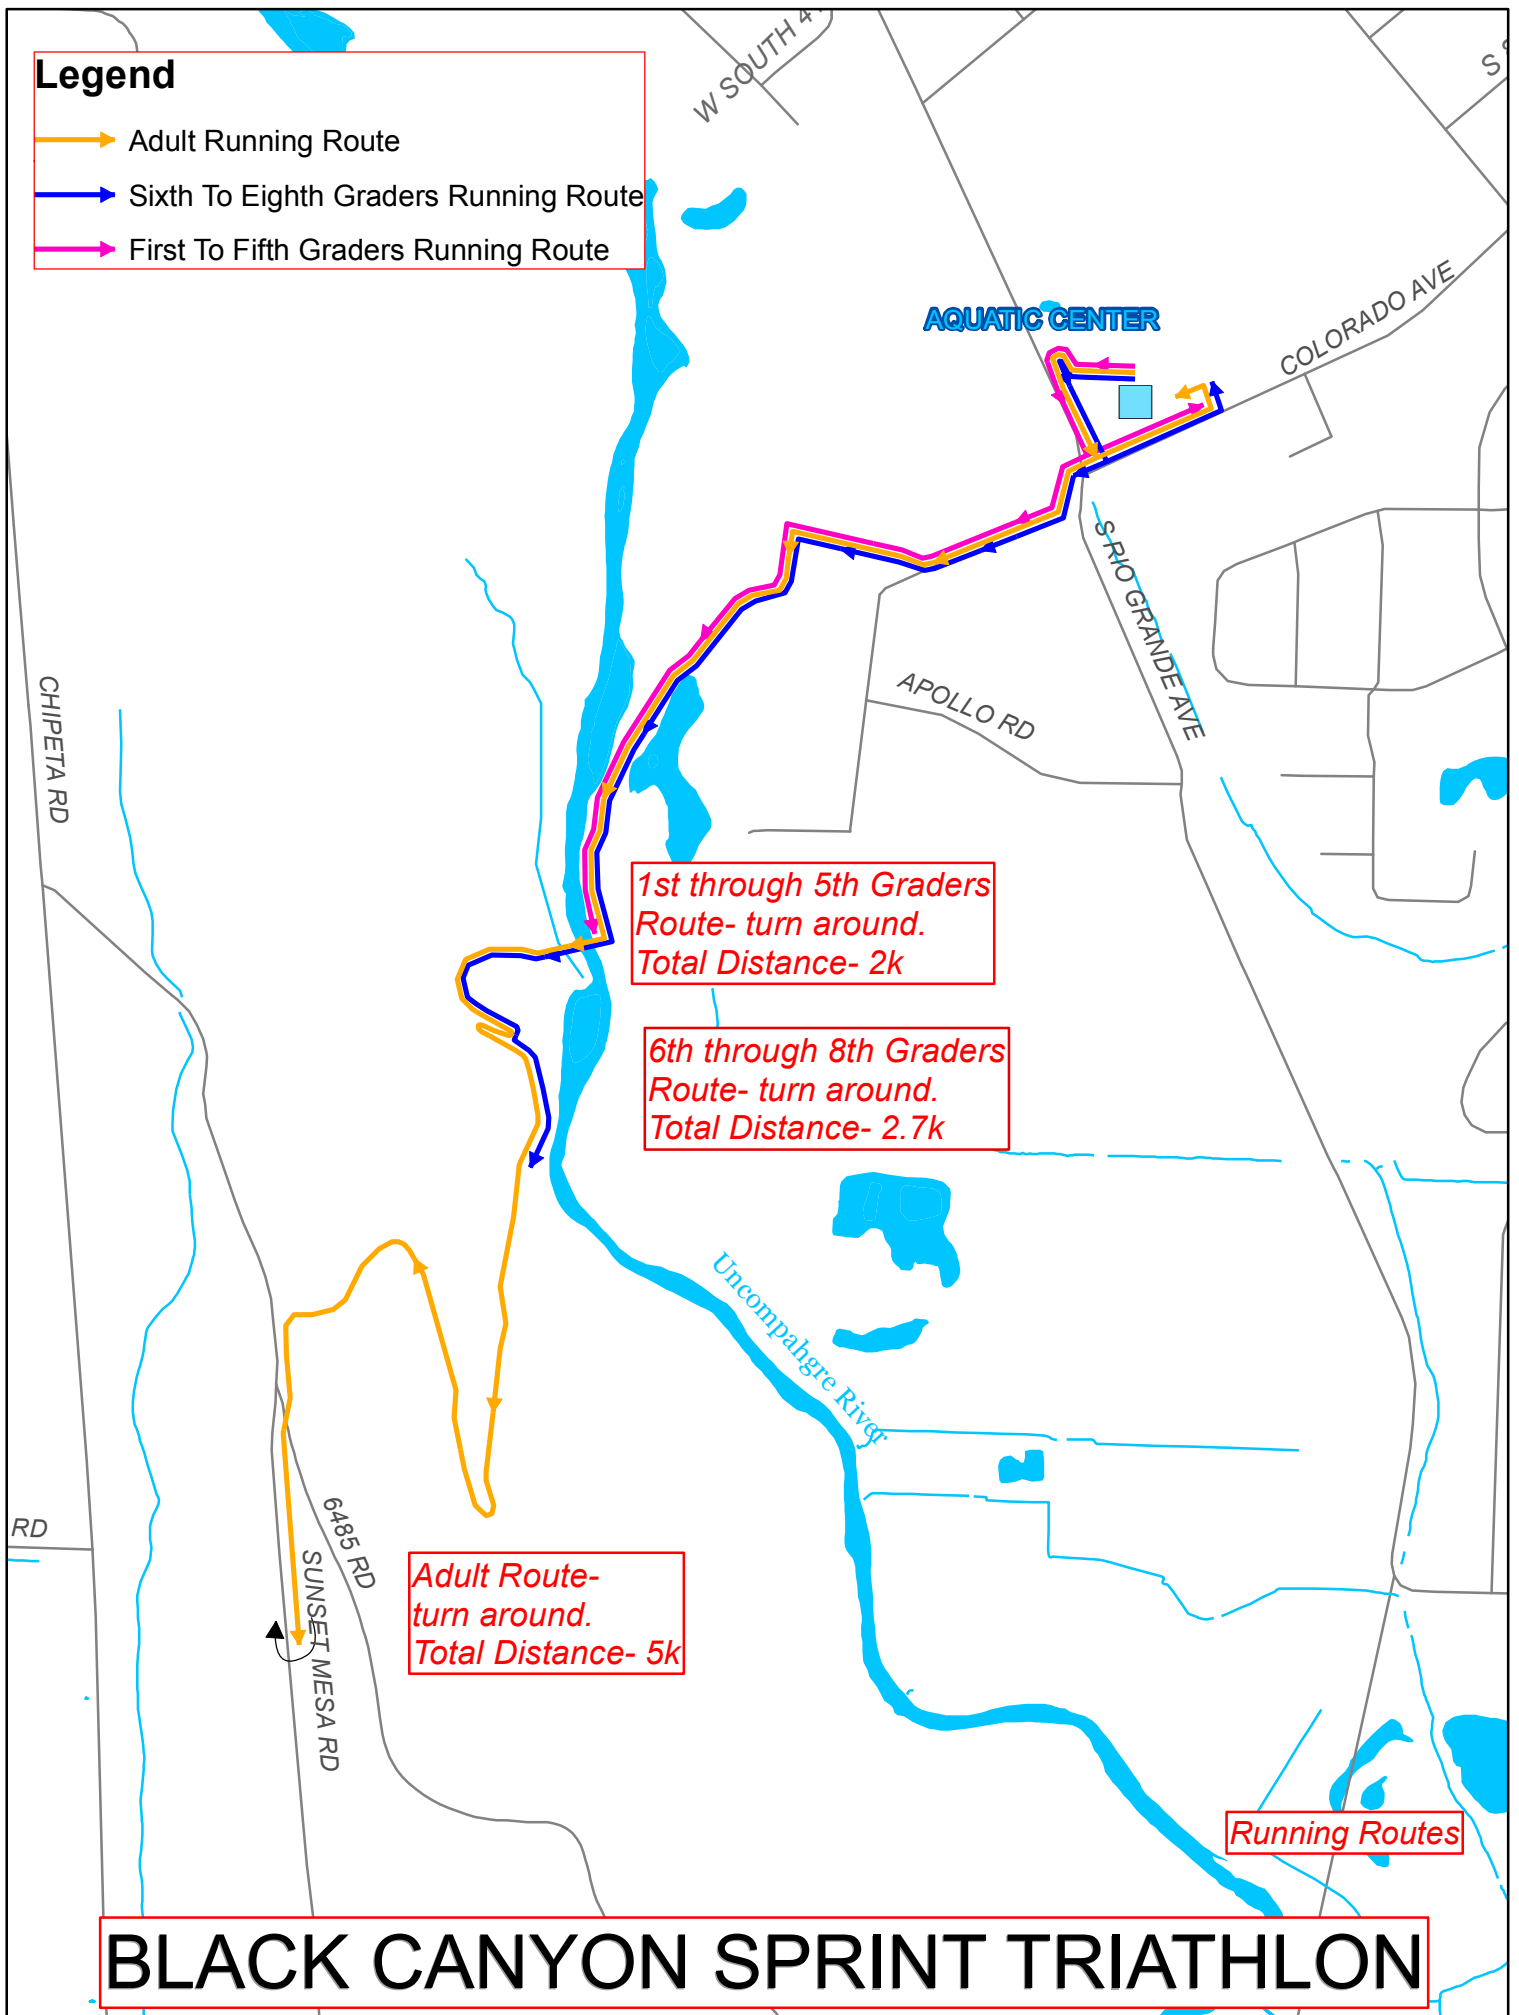

Legend

- Adult Running Route
- Sixth To Eighth Graders Running Route
- First To Fifth Graders Running Route

1st through 5th Graders
Route- turn around.
Total Distance- 2k

6th through 8th Graders
Route- turn around.
Total Distance- 2.7k

Adult Route-
turn around.
Total Distance- 5k

Running Routes

BLACK CANYON SPRINT TRIATHLON